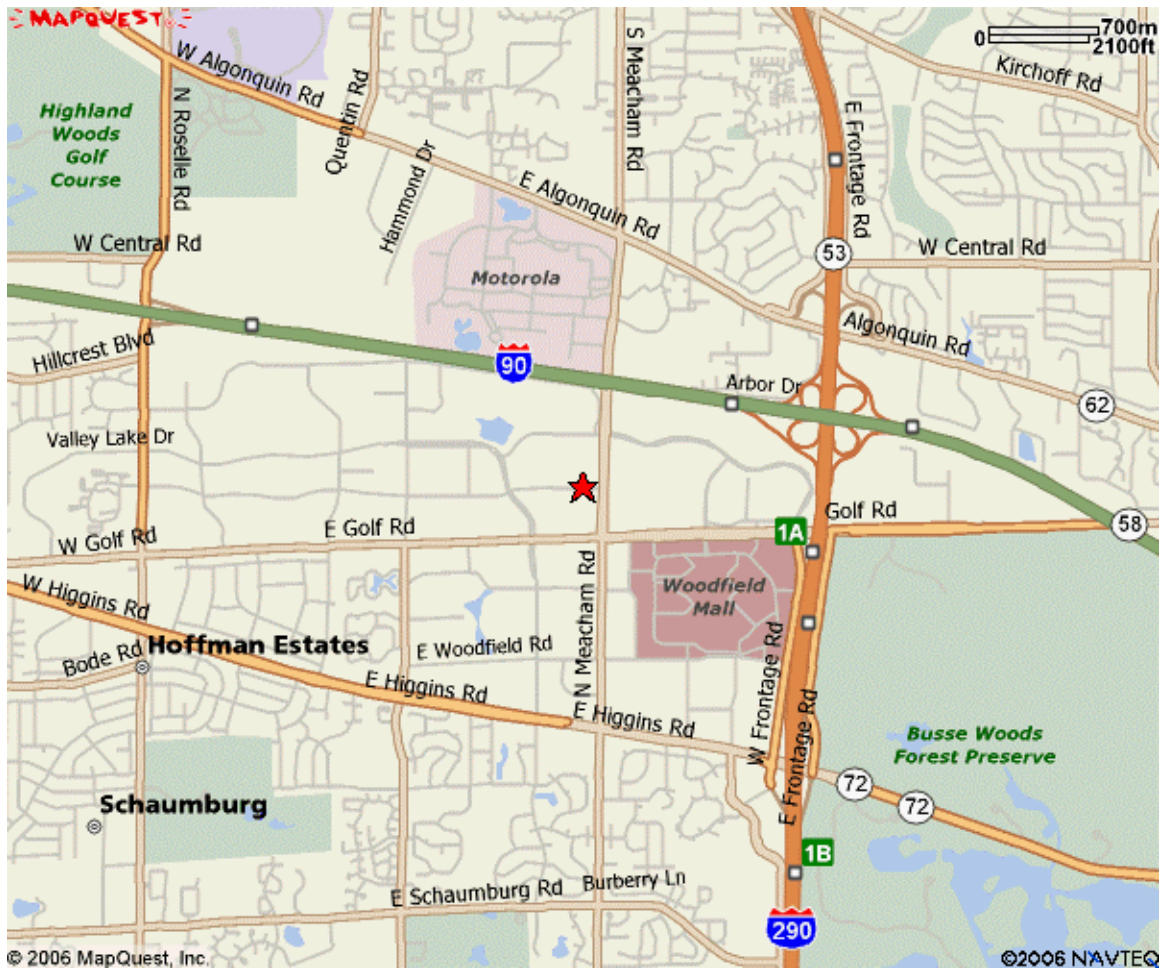

Scroll down for more detailed maps and direction help:

Schaumburg Map 1

Schaumburg Map 2

Schaumburg Map 3

Directions

- € 1340 Remington Rd., Suite N
- € Remington Rd. is one block North of Golf Rd.
- € Approximately ½ block west of Meacham Rd. Located on North Side of Street.
- € Park towards center of parking lot, come up center sidewalk towards courtyard, we are located in the corner.