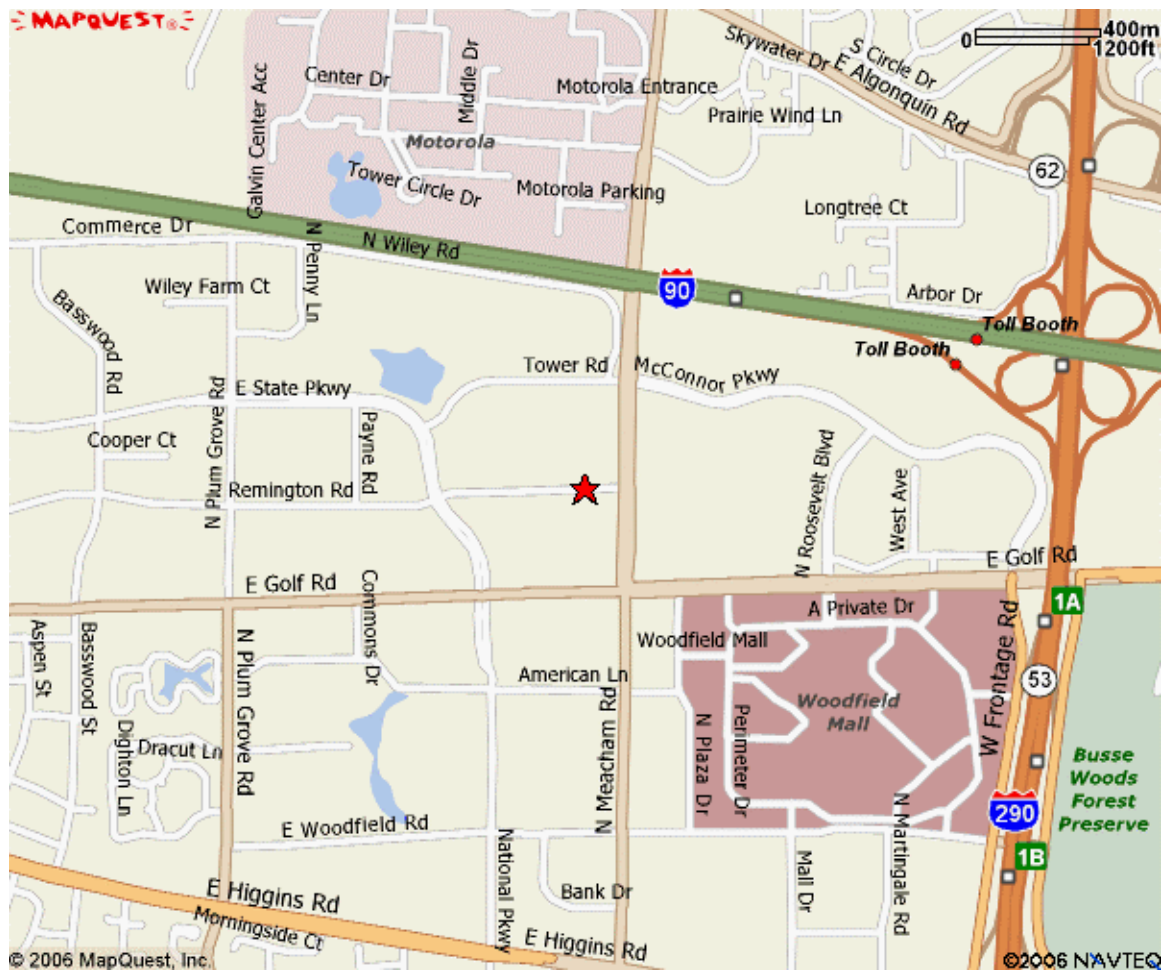

Scroll down for more detailed maps and direction help:

Schaumburg Map 1

Schaumburg Map 2

Schaumburg Map 3

Directions

- € 1340 Remington Rd., Suite N
- € Remington Rd. is one block North of Golf Rd.
- € Approximately ½ block west of Meacham Rd. Located on North Side of Street.
- € Park towards center of parking lot, come up center sidewalk towards courtyard, we are located in the corner.