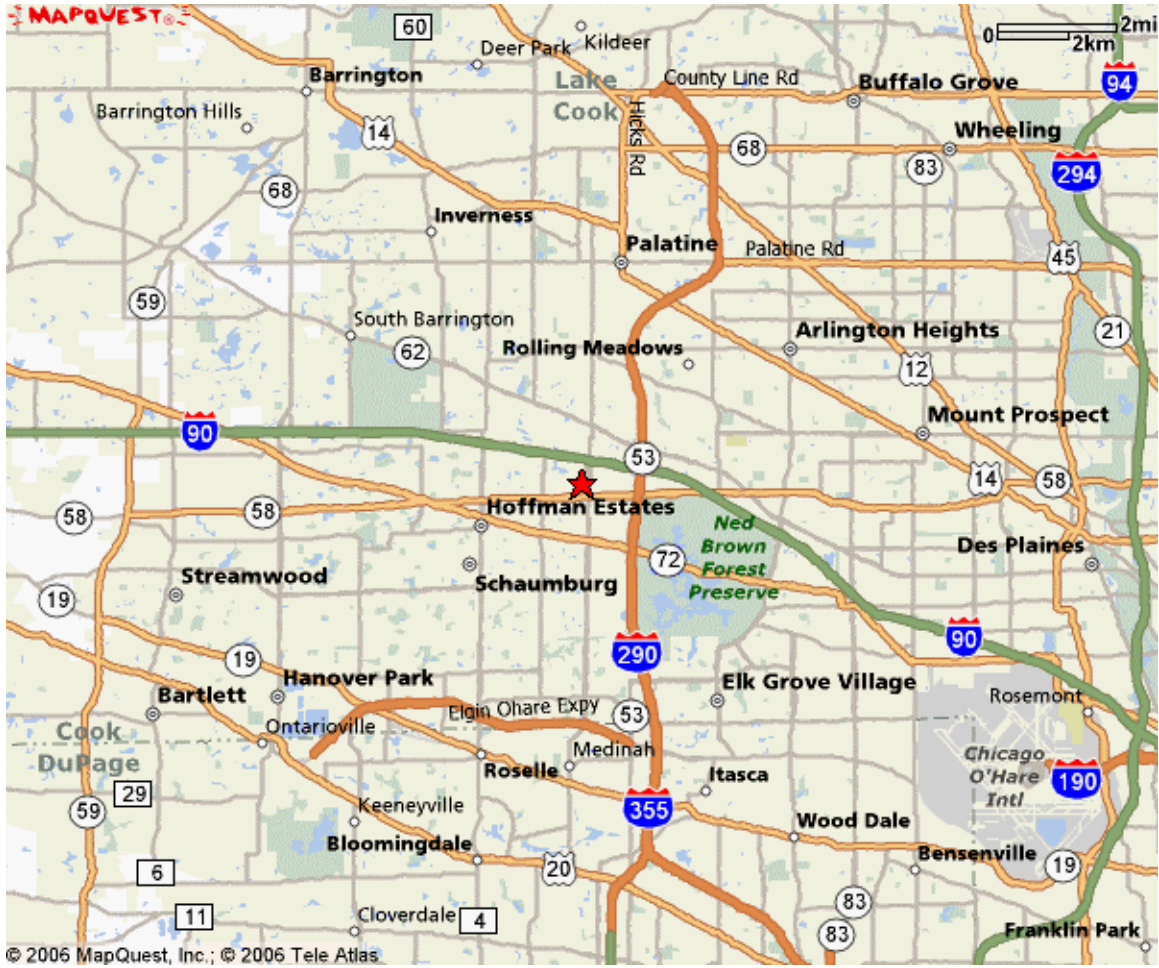

Scroll down for more detailed maps and direction help:

Schaumburg Map 1

Schaumburg Map 2

Schaumburg Map 3

Directions

- € 1340 Remington Rd., Suite N
- € Remington Rd. is one block North of Golf Rd.
- € Approximately ½ block west of Meacham Rd. Located on North Side of Street.
- € Park towards center of parking lot, come up center sidewalk towards courtyard, we are located in the corner.